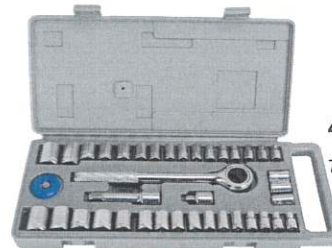

129.00

10-In. Compound Miter Saw

15 Amp motor, 5,000 RPM. Offers bevel range of 0-45 degrees to the left and 0-52 degrees miter angle range to the right & left. Includes 10" saw blade, dust bag, hex bar wrench, and holder.

7214133

19.99

40-Pc. Socket Set

7210891

15.95

24 Hour LED Lantern WITH 6VOLT BATTERY

Great for camping. Convenient hook for easy hanging. 24 hr run time, 100 m beam distance and 110 Lumens. Powered by 6V battery (not included).